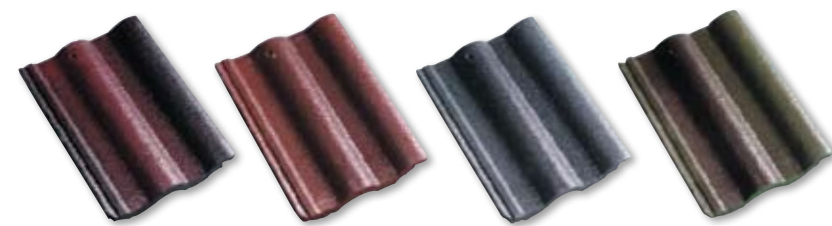

ROOF TILES BY *boral*

STANDARD CAPRI *options*

Colour-On (Mono)

Ebony Heritage Red Mid Grey Villa Orange Colonial Red Brown Walnut Mt Gambier Bluestone

Cross Spray

Opal Fire Ranch House Brown Shadow Grey Sherwood

The Capri's low, round shape makes it an ideal choice for a wide range of classic, colonial and conventional home designs.

The large range of Boral concrete tiles including the Capri and Shingle profiles, provide for a wide selection choice.

* PLEASE NOTE: While all endeavours are made to faithfully and accurately depict products actual colours, variations may occur during the printing process. Please refer to colour samples for correct depiction.

STANDARD SHINGLE *options*

Colour-On (Mono)

Black Grey Heritage Red Villa Orange Walnut Rosewood Mt Gambier Bluestone

Cross Spray

Eclipse Shadow Grey Ember

The Shingle's flat profile and clean, simple design, together with a unique striated surface, make it a popular choice for all kinds of roofs.