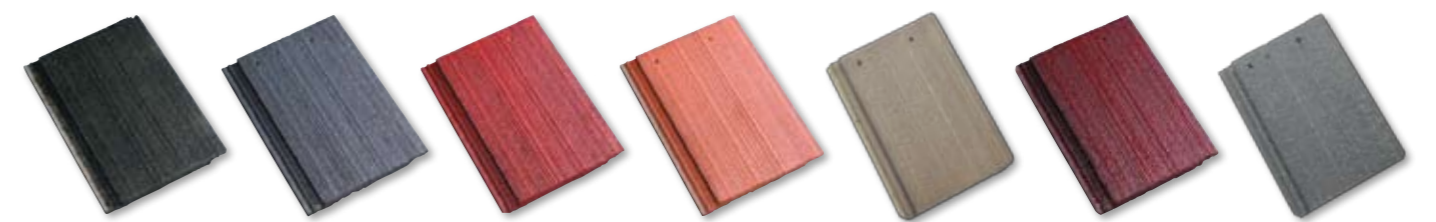

ROOF TILES BY *boral*

STANDARD CAPRI *options*

Colour-On (Mono)

Ebony Heritage Red Mid Grey Villa Orange Colonial Red Brown Walnut Mt Gambier Bluestone

Cross Spray

Opal Fire Ranch House Brown Shadow Grey Sherwood

The Capri's low, round shape makes it an ideal choice for a wide range of classic, colonial and conventional home designs.

The large range of Boral concrete tiles including the Capri and Shingle profiles, provide for a wide selection choice.

* PLEASE NOTE: While all endeavours are made to faithfully and accurately depict products actual colours, variations may occur during the printing process. Please refer to colour samples for correct depiction.

STANDARD SHINGLE *options*

Colour-On (Mono)

Black Grey Heritage Red Villa Orange Walnut Rosewood Mt Gambier Bluestone

Cross Spray

Eclipse Shadow Grey Ember

The Shingle's flat profile and clean, simple design, together with a unique striated surface, make it a popular choice for all kinds of roofs.