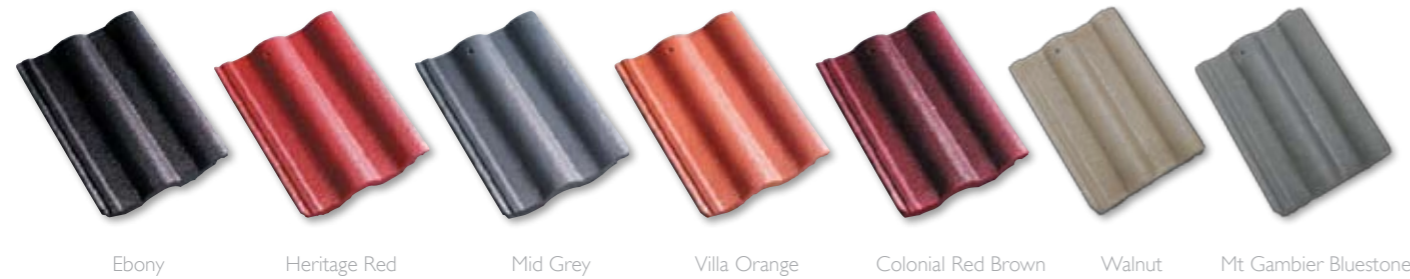

ROOF TILES BY *boral*

STANDARD CAPRI *options*

Colour-On (Mono)

Ebony Heritage Red Mid Grey Villa Orange Colonial Red Brown Walnut Mt Gambier Bluestone

Cross Spray

Opal Fire Ranch House Brown Shadow Grey Sherwood

The Capri's low, round shape makes it an ideal choice for a wide range of classic, colonial and conventional home designs.

The large range of Boral concrete tiles including the Capri and Shingle profiles, provide for a wide selection choice.

STANDARD SHINGLE *options*

Colour-On (Mono)

Black Grey Heritage Red Villa Orange Walnut Rosewood Mt Gambier Bluestone

Cross Spray

Eclipse Shadow Grey Ember

The Shingle's flat profile and clean, simple design, together with a unique striated surface, make it a popular choice for all kinds of roofs.