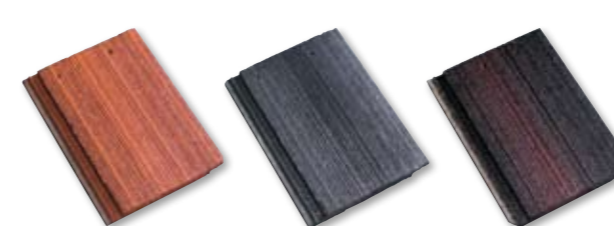

ROOF TILES BY *boral*

STANDARD CAPRI *options*

Colour-On (Mono)

Ebony Heritage Red Mid Grey Villa Orange Colonial Red Brown Walnut Mt Gambier Bluestone

Cross Spray

Opal Fire Ranch House Brown Shadow Grey Sherwood

The Capri's low, round shape makes it an ideal choice for a wide range of classic, colonial and conventional home designs.

The large range of Boral concrete tiles including the Capri and Shingle profiles, provide for a wide selection choice.

* PLEASE NOTE: While all endeavours are made to faithfully and accurately depict products actual colours, variations may occur during the printing process. Please refer to colour samples for correct depiction.

STANDARD SHINGLE *options*

Colour-On (Mono)

Black Grey Heritage Red Villa Orange Walnut Rosewood Mt Gambier Bluestone

Cross Spray

Eclipse Shadow Grey Ember

The Shingle's flat profile and clean, simple design, together with a unique striated surface, make it a popular choice for all kinds of roofs.