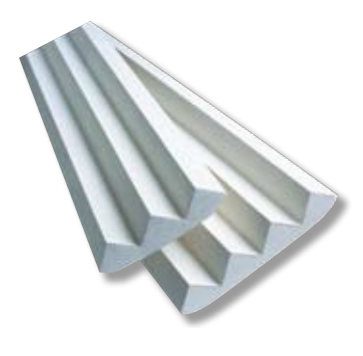

CORNICES BY *boral*

STANDARD *options*

55mm plain standard option
or 90mm plain premium option

PREMIUM *options*

New York 90mm

ClassiCove New York is a 90mm decorative, paper-faced cornice that captures the exclusive style of Park Avenue living without the exclusive price tag.

Sydney Cove 90mm

ClassiCove Sydney is a 90mm decorative, paper-faced cornice that reflects the stylish profile of Sydney's Opera House sails and Harbour Bridge curves.

Manly Cove 75mm

ClassiCove Manly is a 75mm decorative, paper-faced cornice and is a smaller version of ClassiCove Sydney, with one less ridge and is suitable for standard height ceilings.

Cairo 75mm 3 Step or 90mm 4 Step

The ClassiCove Cairo is a decorative paper-faced cornice available in either a 3 or 4 step design with a clean and angular style that is steep and sharply defined - adding a superior edge to any room.

Boral Limited is Australia's largest building and construction materials supplier.

Boral Plasterboard have developed a range of decorative cornice profiles that combine elegance and simplicity in design. Boral cornices are machine extruded and come in paper faced lengths that give a flawless finish when painted.