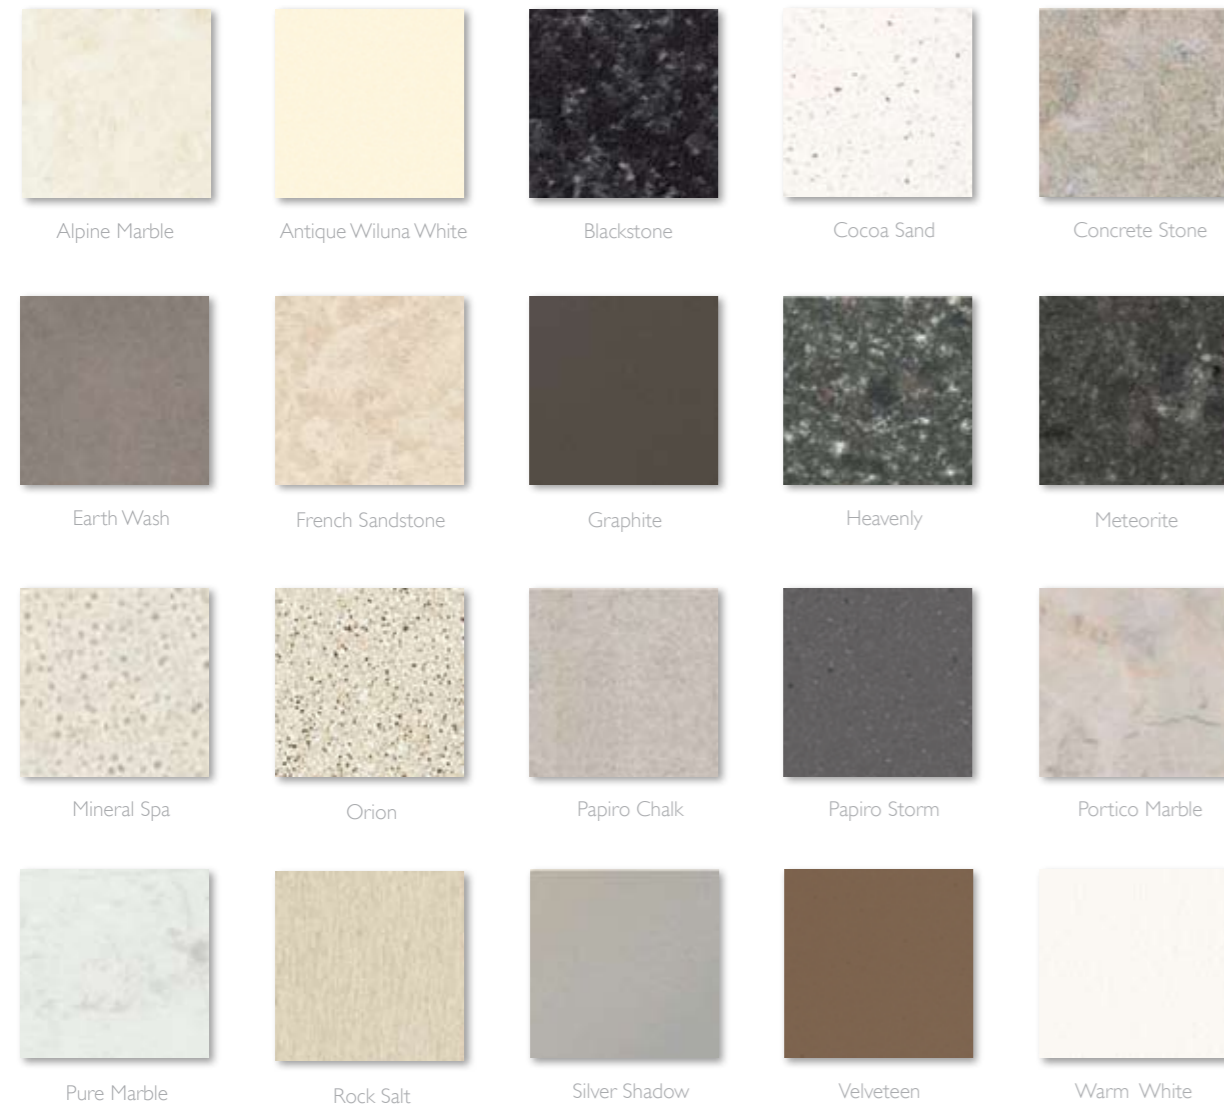

# CUPBOARDS BY *laminex*

## STANDARD BENCHTOPS *formica*

Kitchen benchtops, breakfast bars and vanity tops are 90° post form or square edge profile as standard.

## STANDARD DOORS *formica*

Standard door range includes formica with 1mm PVC edging.

\* PLEASE NOTE: While all endeavours are made to faithfully and accurately depict products actual colours, variations may occur during the printing process. Please refer to colour samples for correct depiction.