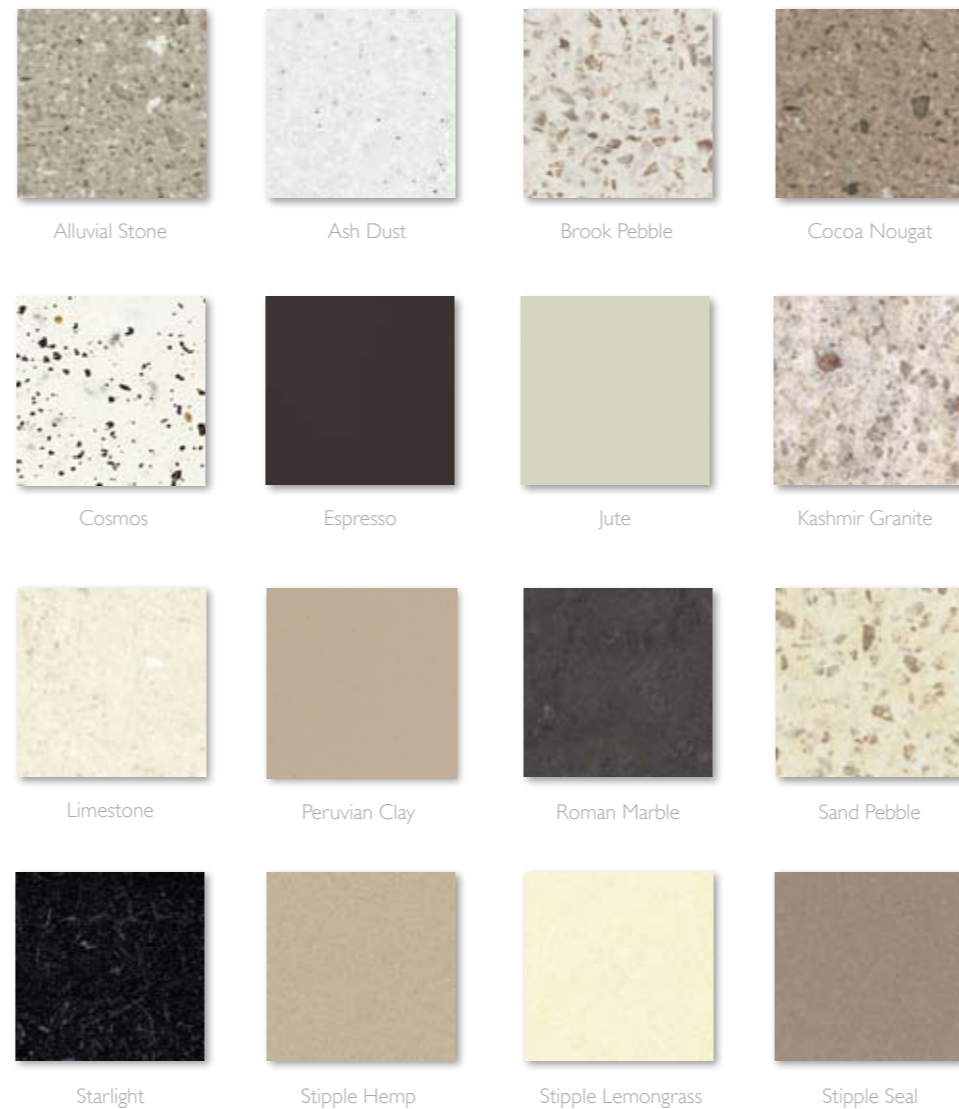

# CUPBOARDS BY *laminex*

## STANDARD BENCHTOPS *formica*

Kitchen benchtops, breakfast bars and vanity tops are 90° post form or square edge profile as standard.

## STANDARD DOORS *formica*

Standard door range includes formica with 1mm PVC edging.

\* PLEASE NOTE: While all endeavours are made to faithfully and accurately depict products actual colours, variations may occur during the printing process. Please refer to colour samples for correct depiction.