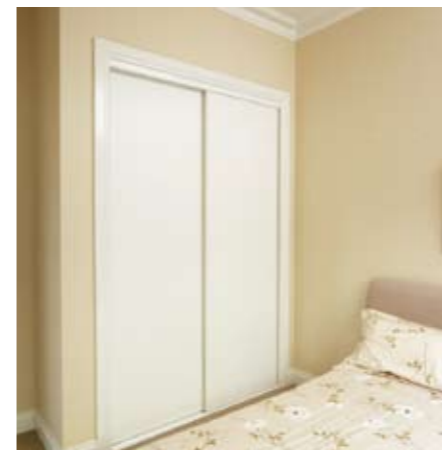

## STANDARD *options*

Shower screens,  
mirrors & splashbacks.

Standard Mirror

Regency mirrors reflect the quality that you deserve, large unframed mirrors to run the length of your vanity.

Pivot 2000 is a contemporary clean shower screen. It offers a slimline look and feel and is easy to clean. The Pivot 2000 features a unique handle for ease of entry, magnetic strips to ensure a secure close and a special Dri-Guard water seal.

Standard Pivot 2000 Shower Screen

Standard 3 sided Shower Screen

In the bathroom where quality is constantly tested, Regency shower screens and mirrors are an investment in durability, style and function. Regency is one of Australia's largest manufacturers of made-to-measure shower screens, and pride themselves on being an innovator in design and providing customers with excellence in quality and service.

## PREMIUM *options*

Glass Splashback

Regency glass splashbacks are available in a wide range of sizes and colours. Regency splashbacks are installed with minimum visible joints. They are strong, durable and easy to clean.