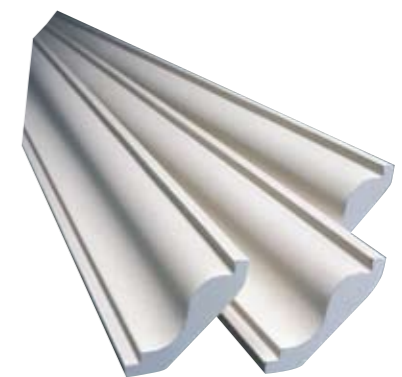

CORNICES BY *boral*

STANDARD *options*

55mm plain standard option
or 90mm plain premium option

PREMIUM *options*

New York 90mm

ClassiCove New York is a 90mm decorative, paper-faced cornice that captures the exclusive style of Park Avenue living without the exclusive price tag.

Sydney Cove 90mm

ClassiCove Sydney is a 90mm decorative, paper-faced cornice that reflects the stylish profile of Sydney's Opera House sails and Harbour Bridge curves.

Manly Cove 75mm

ClassiCove Manly is a 75mm decorative, paper-faced cornice and is a smaller version of ClassiCove Sydney, with one less ridge and is suitable for standard height ceilings.

Boral Limited is Australia's largest building and construction materials supplier.

Boral Plasterboard have developed a range of decorative cornice profiles that combine elegance and simplicity in design. Boral cornices are machine extruded and come in paper faced lengths that give a flawless finish when painted.