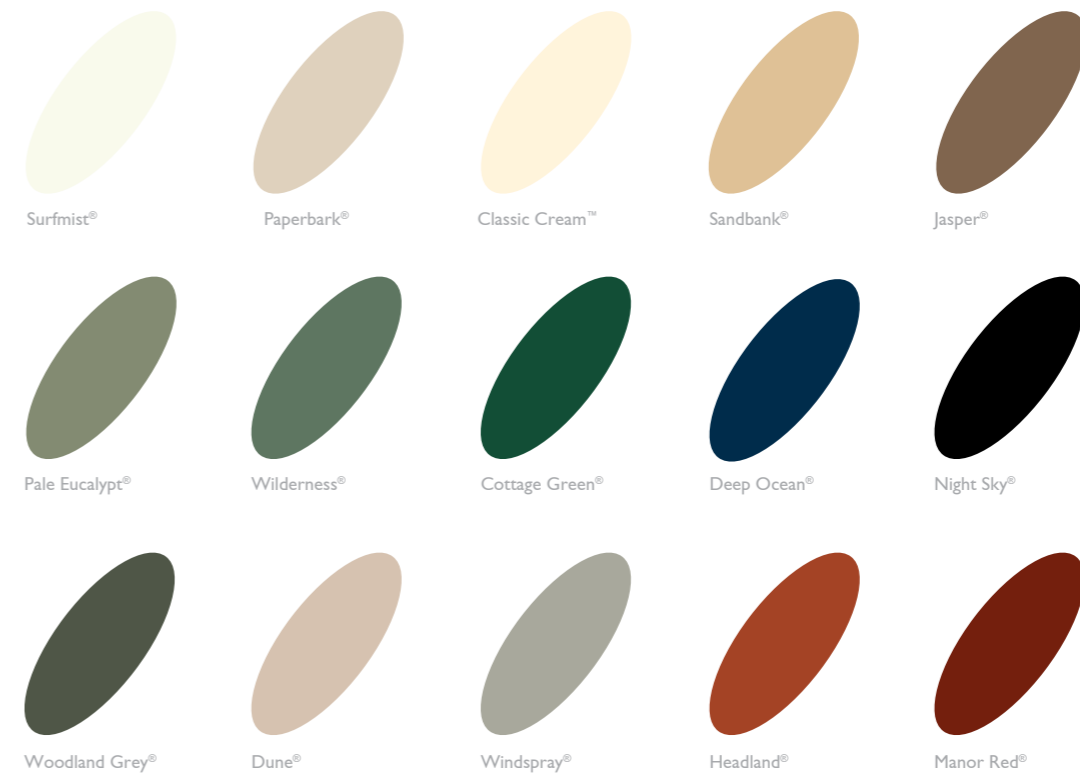

PREMIUM *options*

Panel-Glide® - Tuscan
Sectional Overhead Garage Door

Premium remote control option.

Panel•Glide Sectional Doors are available in a wide range of standard colours, with roller doors being available in 20 Colorbond colours. All of the Gliderol Garage Door range may also be enhanced with the use of a Glidermatic Remote Control System, for increased security and convenience.

Standard Colours

* PLEASE NOTE: While all endeavours are made to faithfully and accurately depict products actual colours variations may occur during the printing process. Please refer to colour samples for correct depiction.